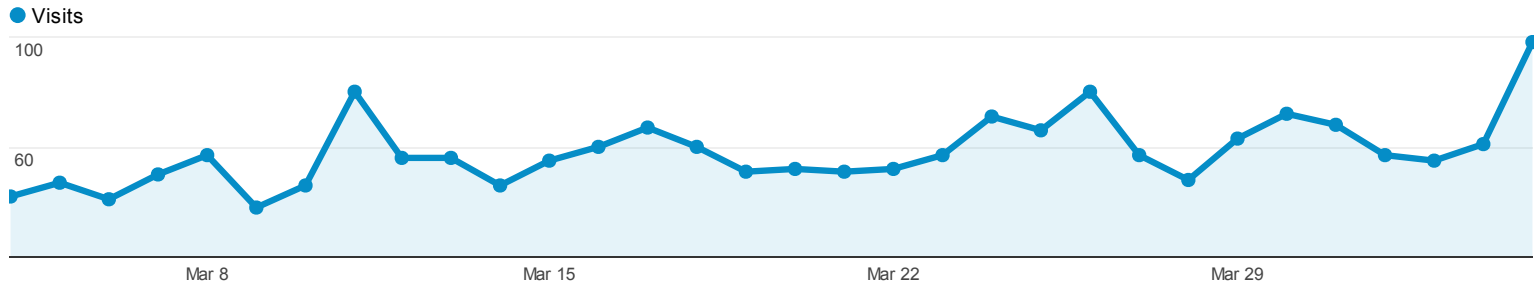

## Traffic Sources Overview

100.00% of Total visits

Overview

### 1,860 people visited this site

- **52.58% Search Traffic**  
978 Visits
- **35.48% Referral Traffic**  
660 Visits
- **11.94% Direct Traffic**  
222 Visits

Keyword	Visits	% Visits
1. (not provided)	463	47.34%
2. mybb themes	289	29.55%
3. mybb theme	33	3.37%
4. mybb premium themes	24	2.45%
5. premium mybb themes	21	2.15%
6. moderlo	17	1.74%
7. themefreak	12	1.23%
8. theme mybb	8	0.82%
9. themes mybb	4	0.41%
10. design mybb	3	0.31%